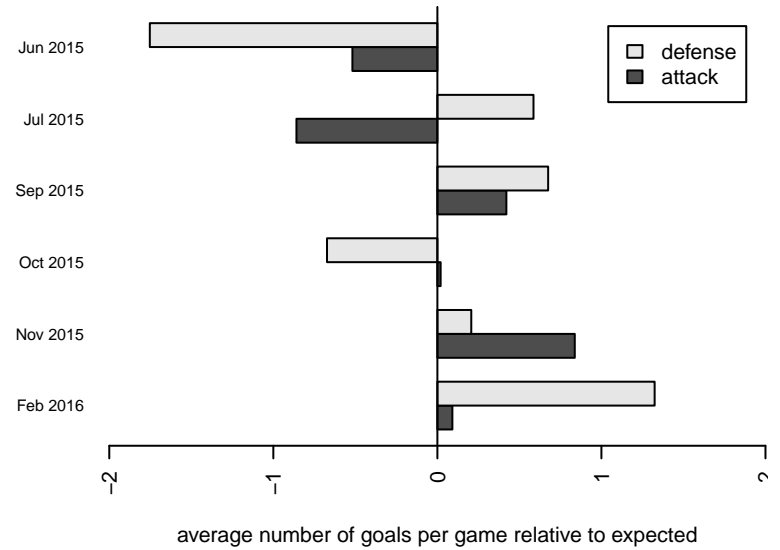

Performance relative to 13 month average