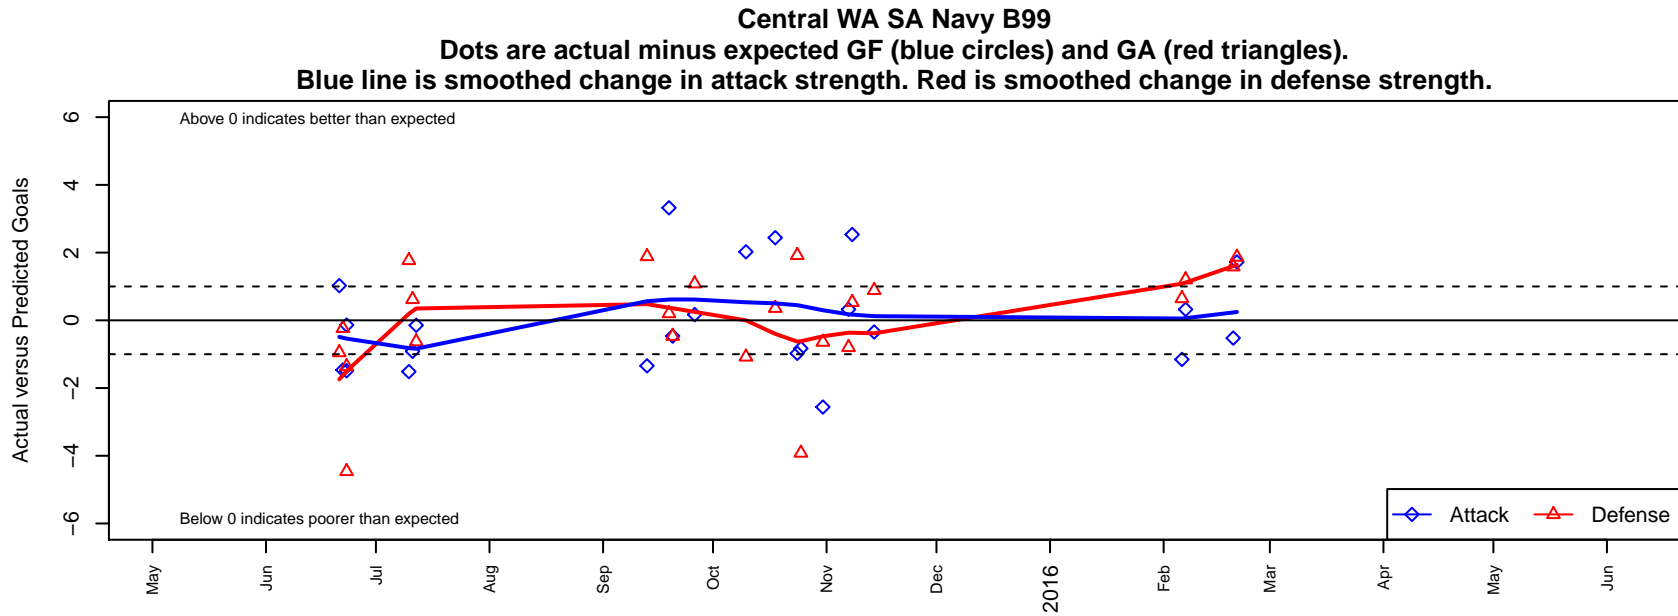

**attack and defense variance (black dot)
relative to other teams
and top 10 in region**

**attack and defense rating
relative to others at age
and all opponents in last 13 months**

Central WA SA Navy B99

Central WA Soccer Academy
Yakima, WA
B99 total strength=1662
attack=27.59 defense=14.24
fall league = PSPL WSPL U16
notes= Anabtawi 2013-5

alt names used:
CWSA B99 Navy Anabtawi
CENTRAL WASHINGTON CWSA B-99 ANAB'

Venues played:
2015 US Club Regionals Super U16
2015 Nike Crossfire Challenge Super Group U'
2015 PSPL WSPL U16
2015 WA Cup HS Gold U16