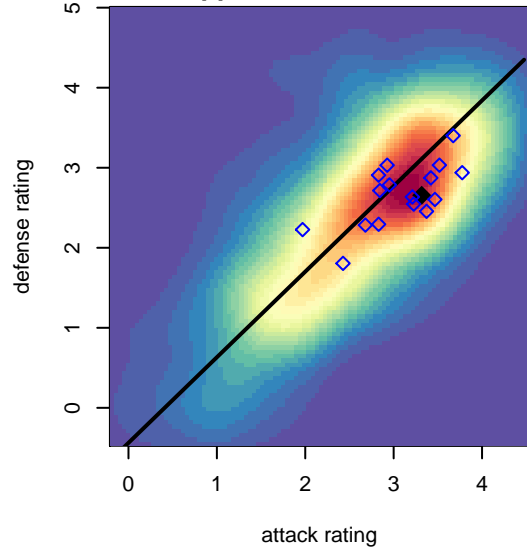

**attack and defense rating
relative to others at age
and all opponents in last 13 months**