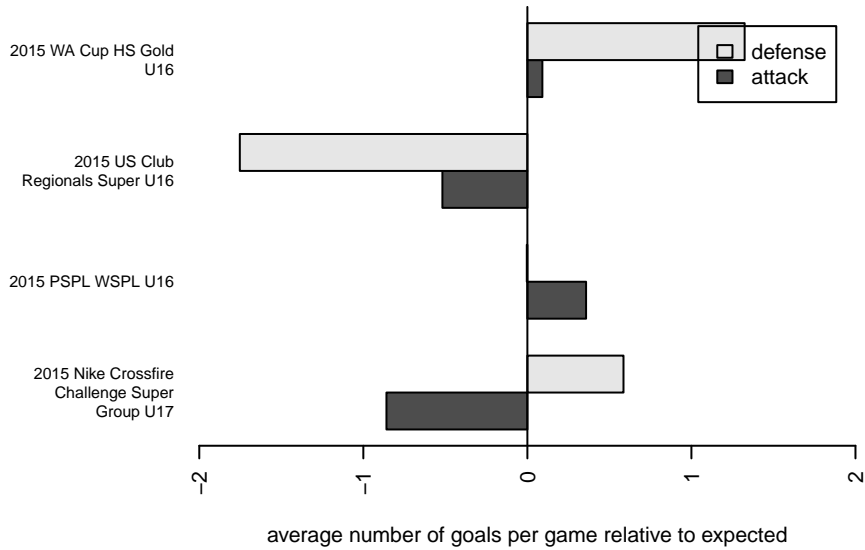

Performance relative to 13 month average