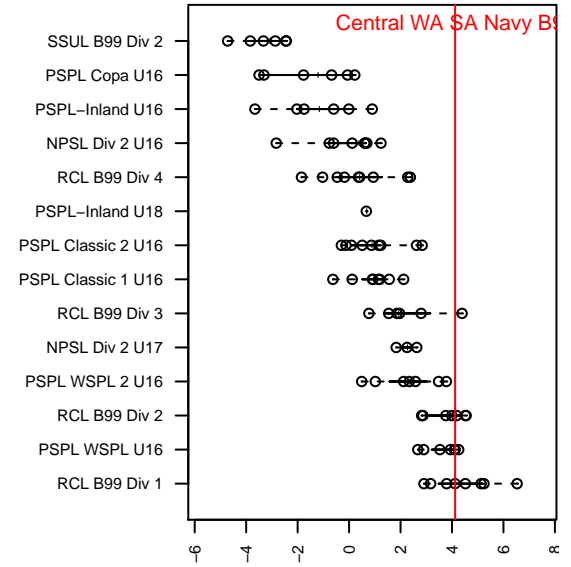

**attack and defense rating
relative to others at age
and all opponents in last 13 months**